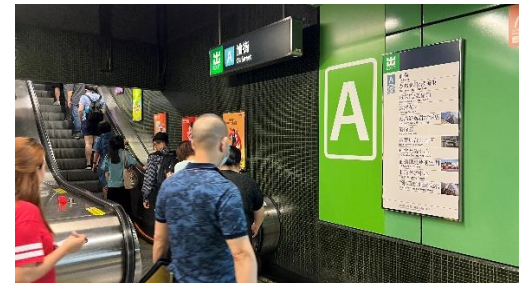

Directions from Fortress Hill MTR Station to Harbour Grand Hong Kong

[Harbour Grand Hong Kong](#) is less than 5 minutes' walk from [Fortress Hill MTR Station Exit A \(Island Line\)](#).

Please see the following steps for the directions from Fortress Hill MTR Station to Harbour Grand Hong Kong.

Step 1

Please find Exit A after leaving the MTR train platform and take the escalator to the ground level.

Step 2

Turn left after coming out of Exit A.

Step 3

Cross the street to King's Road and turn left.

Step 4

Cross the road and walk down Oil Street on your right.

Step 5

**Harbour Grand
Hong Kong**

Continue to walk ahead after you pass
AIA Tower.

Step 6

Harbour Grand Hong Kong is on your
left.