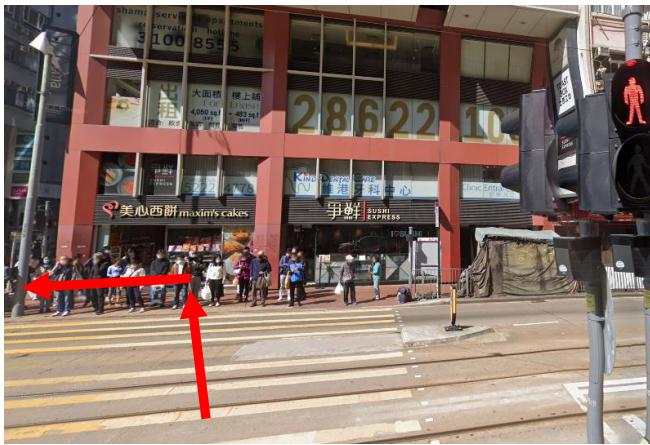

Directions from Fortress Hill MTR Station to Harbour Grand Hong Kong

[Harbour Grand Hong Kong](#) is less than 5 minutes' walk from [Fortress Hill MTR Station Exit A \(Island Line\)](#).

Please see the following steps for the directions from Fortress Hill MTR Station to Harbour Grand Hong Kong.

Step 1

Please find Exit A after leaving the MTR train platform and take the escalator to the ground level.

Step 2

Turn left after coming out of Exit A.

Step 3

Cross the street to King's Road and turn left.

Step 4

Cross the road and walk down Oil Street on your right.

Step 5

**Harbour Grand
Hong Kong**

Continue to walk ahead after you pass
AIA Tower.

Step 6

Harbour Grand Hong Kong is on your
left.